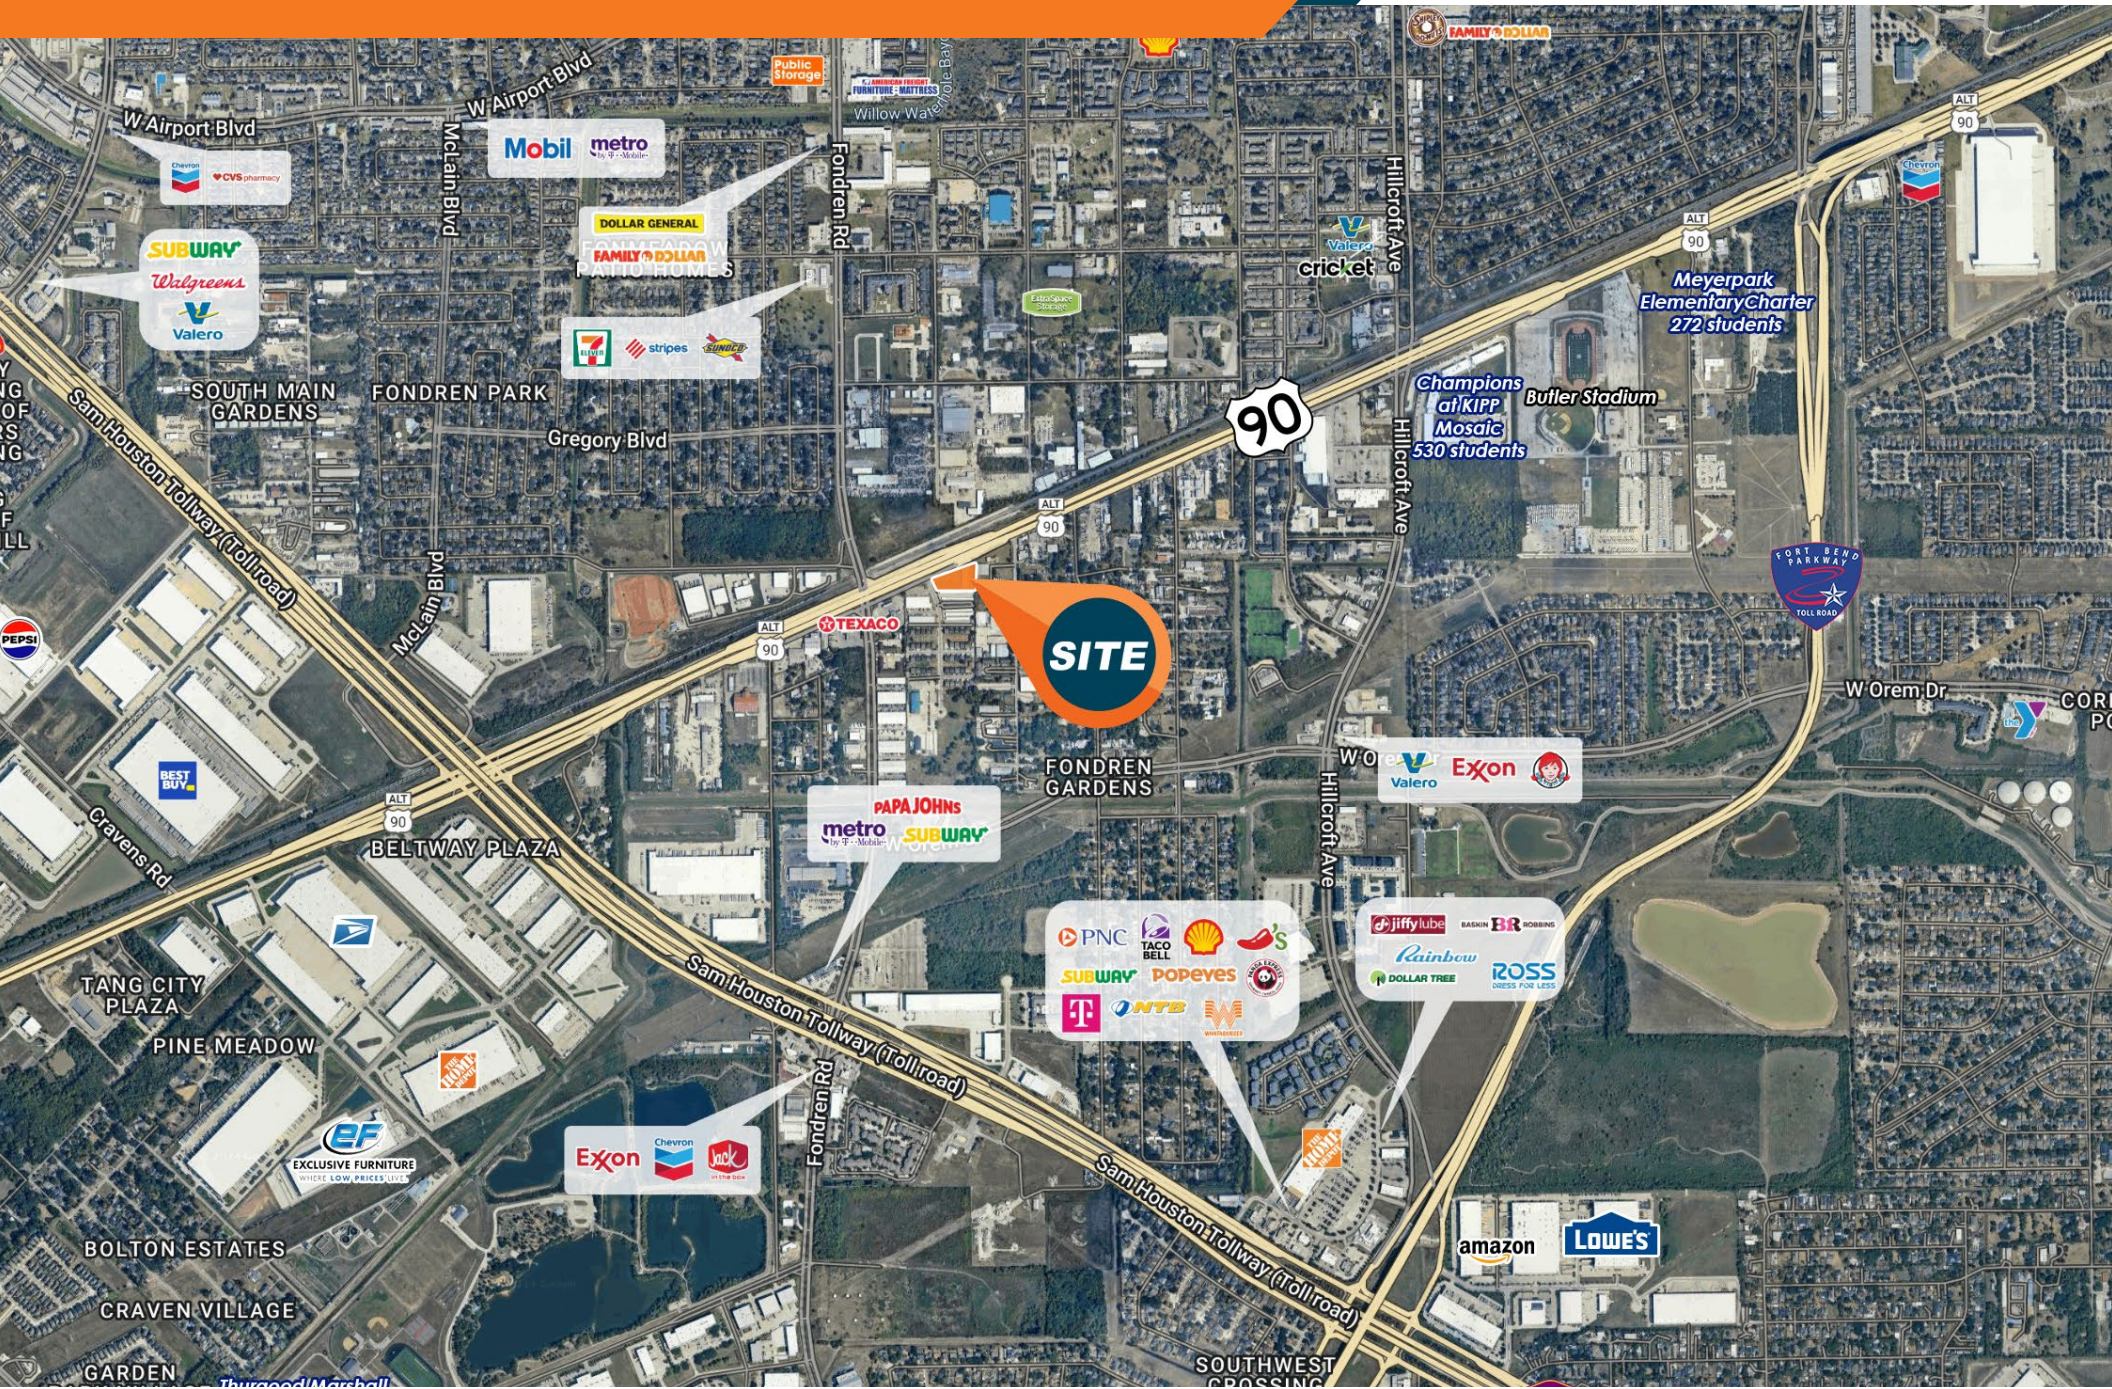

For Lease

The information contained herein while based upon data supplied by sources deemed reliable, is subject to errors or omissions and is not in any way, warranted by Hunnington Properties or by any agent, independent associate, subsidiary or employee of Hunnington Properties This information is subject to change.