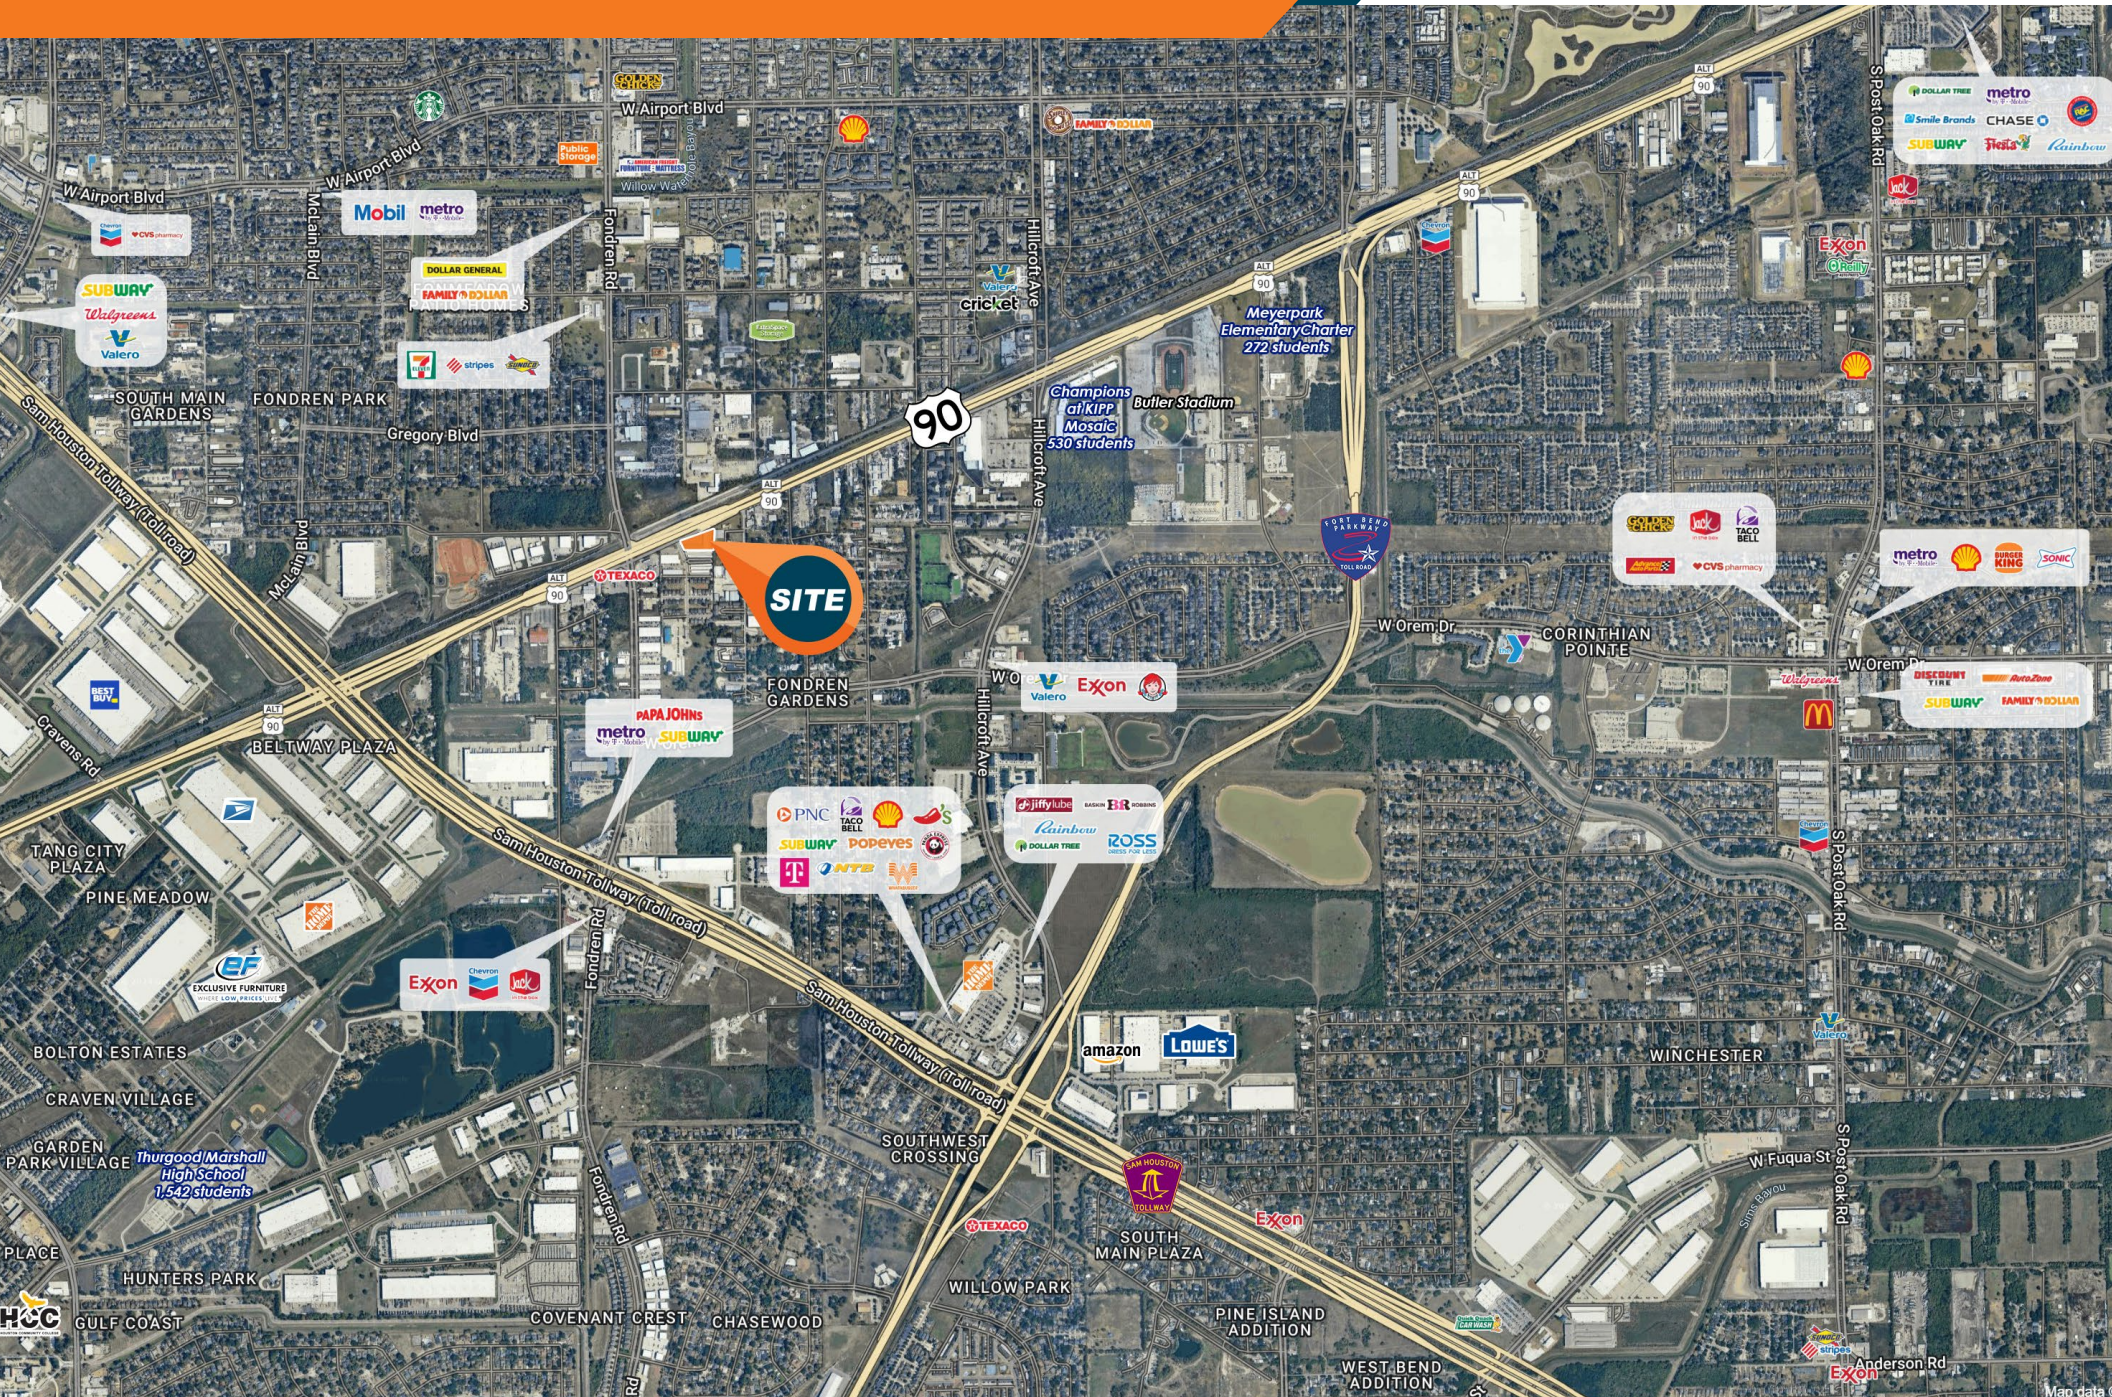

For Lease

The information contained herein while based upon data supplied by sources deemed reliable, is subject to errors or omissions and is not in any way, warranted by Hunington Properties or by any agent, independent associate, subsidiary or employee of Hunington Properties This information is subject to change.