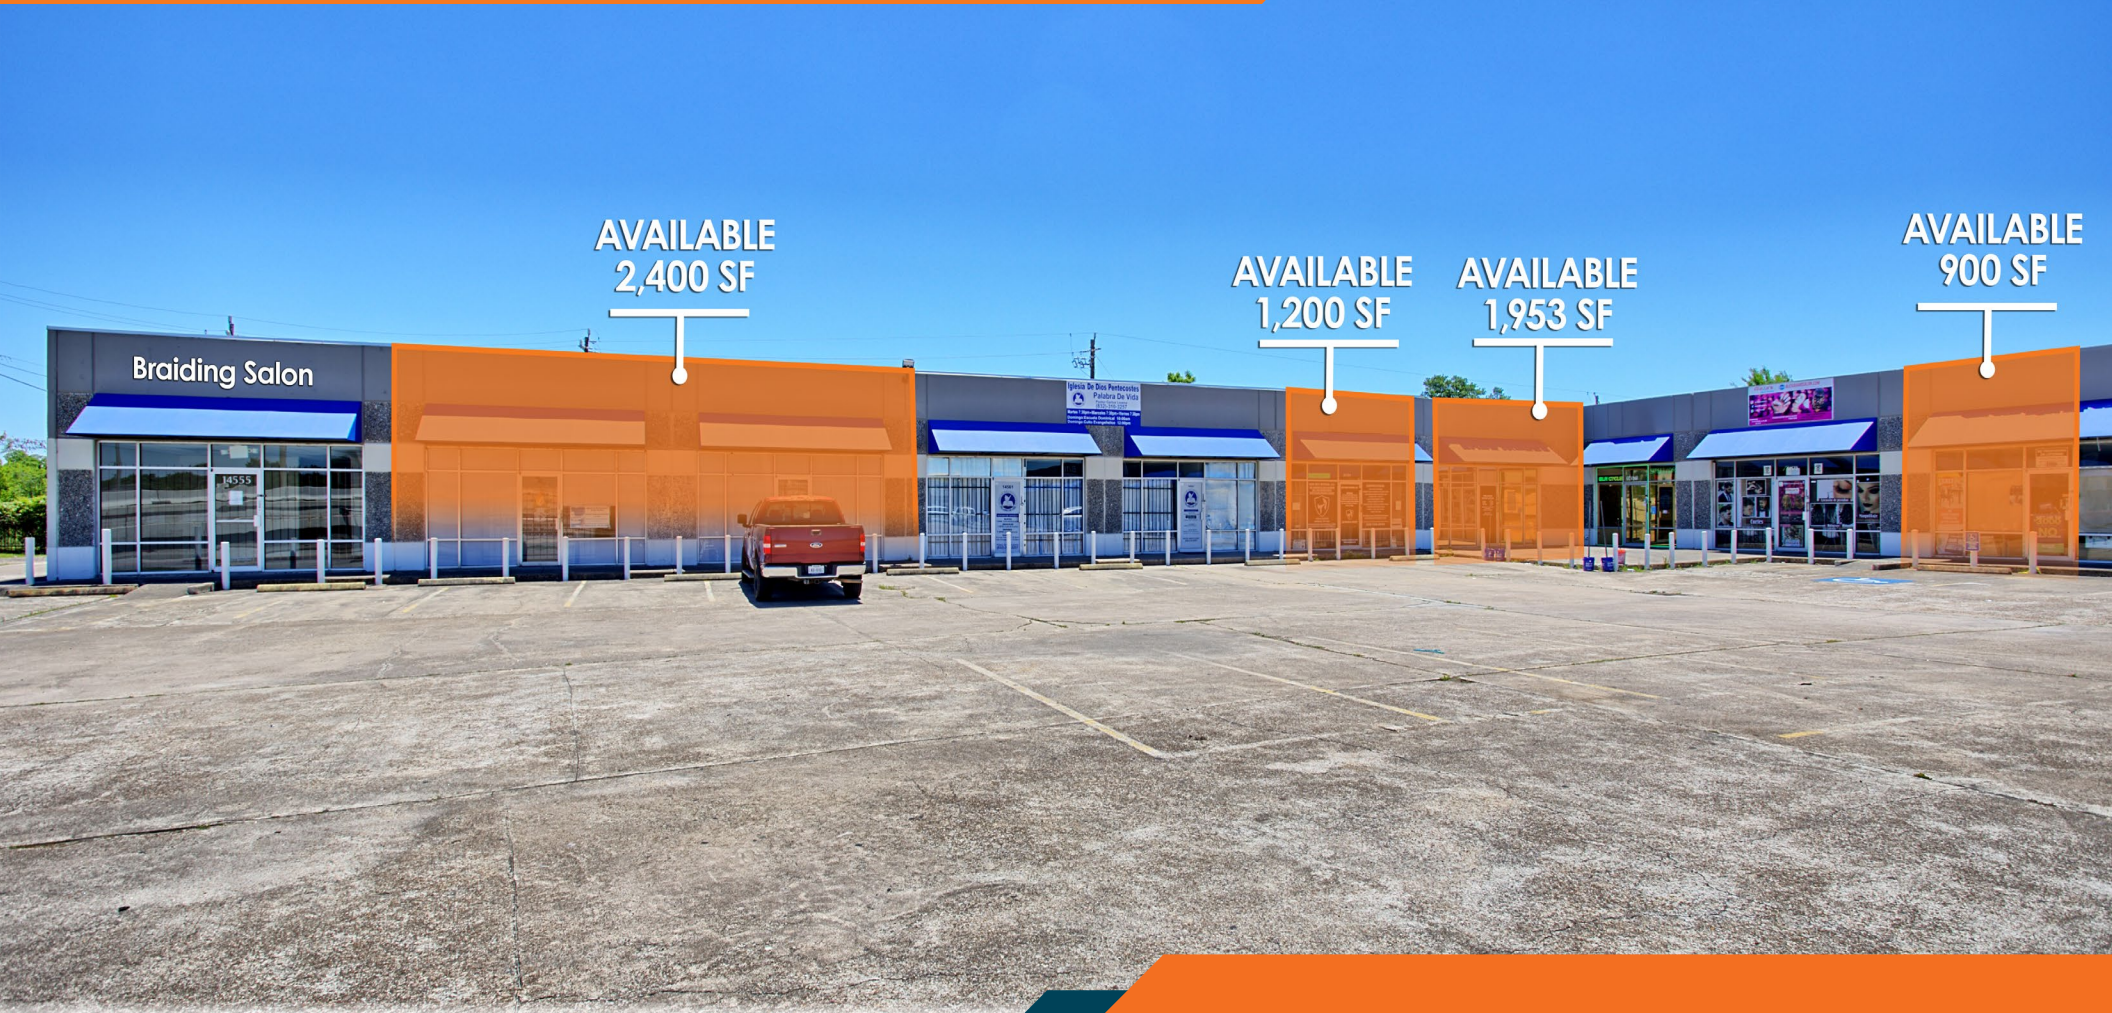

For Lease

AVAILABLE
2,400 SF

AVAILABLE
1,200 SF

AVAILABLE
1,953 SF

AVAILABLE
900 SF

Hunington

Hunington Properties, Inc.
3773 Richmond Ave., Suite 800
Houston, Texas 77046
713-623-6944
hproperties.com

South Main Center

14555 South Main Street
Houston, Texas 77035

For Lease

Hunington

SOUTH MAIN CENTER

14555 South Main Street, Houston, Texas 77035

PROPERTY INFORMATION

| | |
|-----------------|---|
| Space Available | 900 SF 1,200 SF 1,953 SF 2,400 SF |
| Rental Rate | \$15.00 PSF |
| NNN | \$5.00 PSF |
| Total Sq Ft: | 20,853 SF |

PROPERTY HIGHLIGHTS

- Flexible space suitable for any retail, medical, office or industrial use
- Built out ready to go spaces with available free rent to qualified tenants
- Large parking field on over 64,000 sf of land
- Freeway frontage with good visibility from the highway